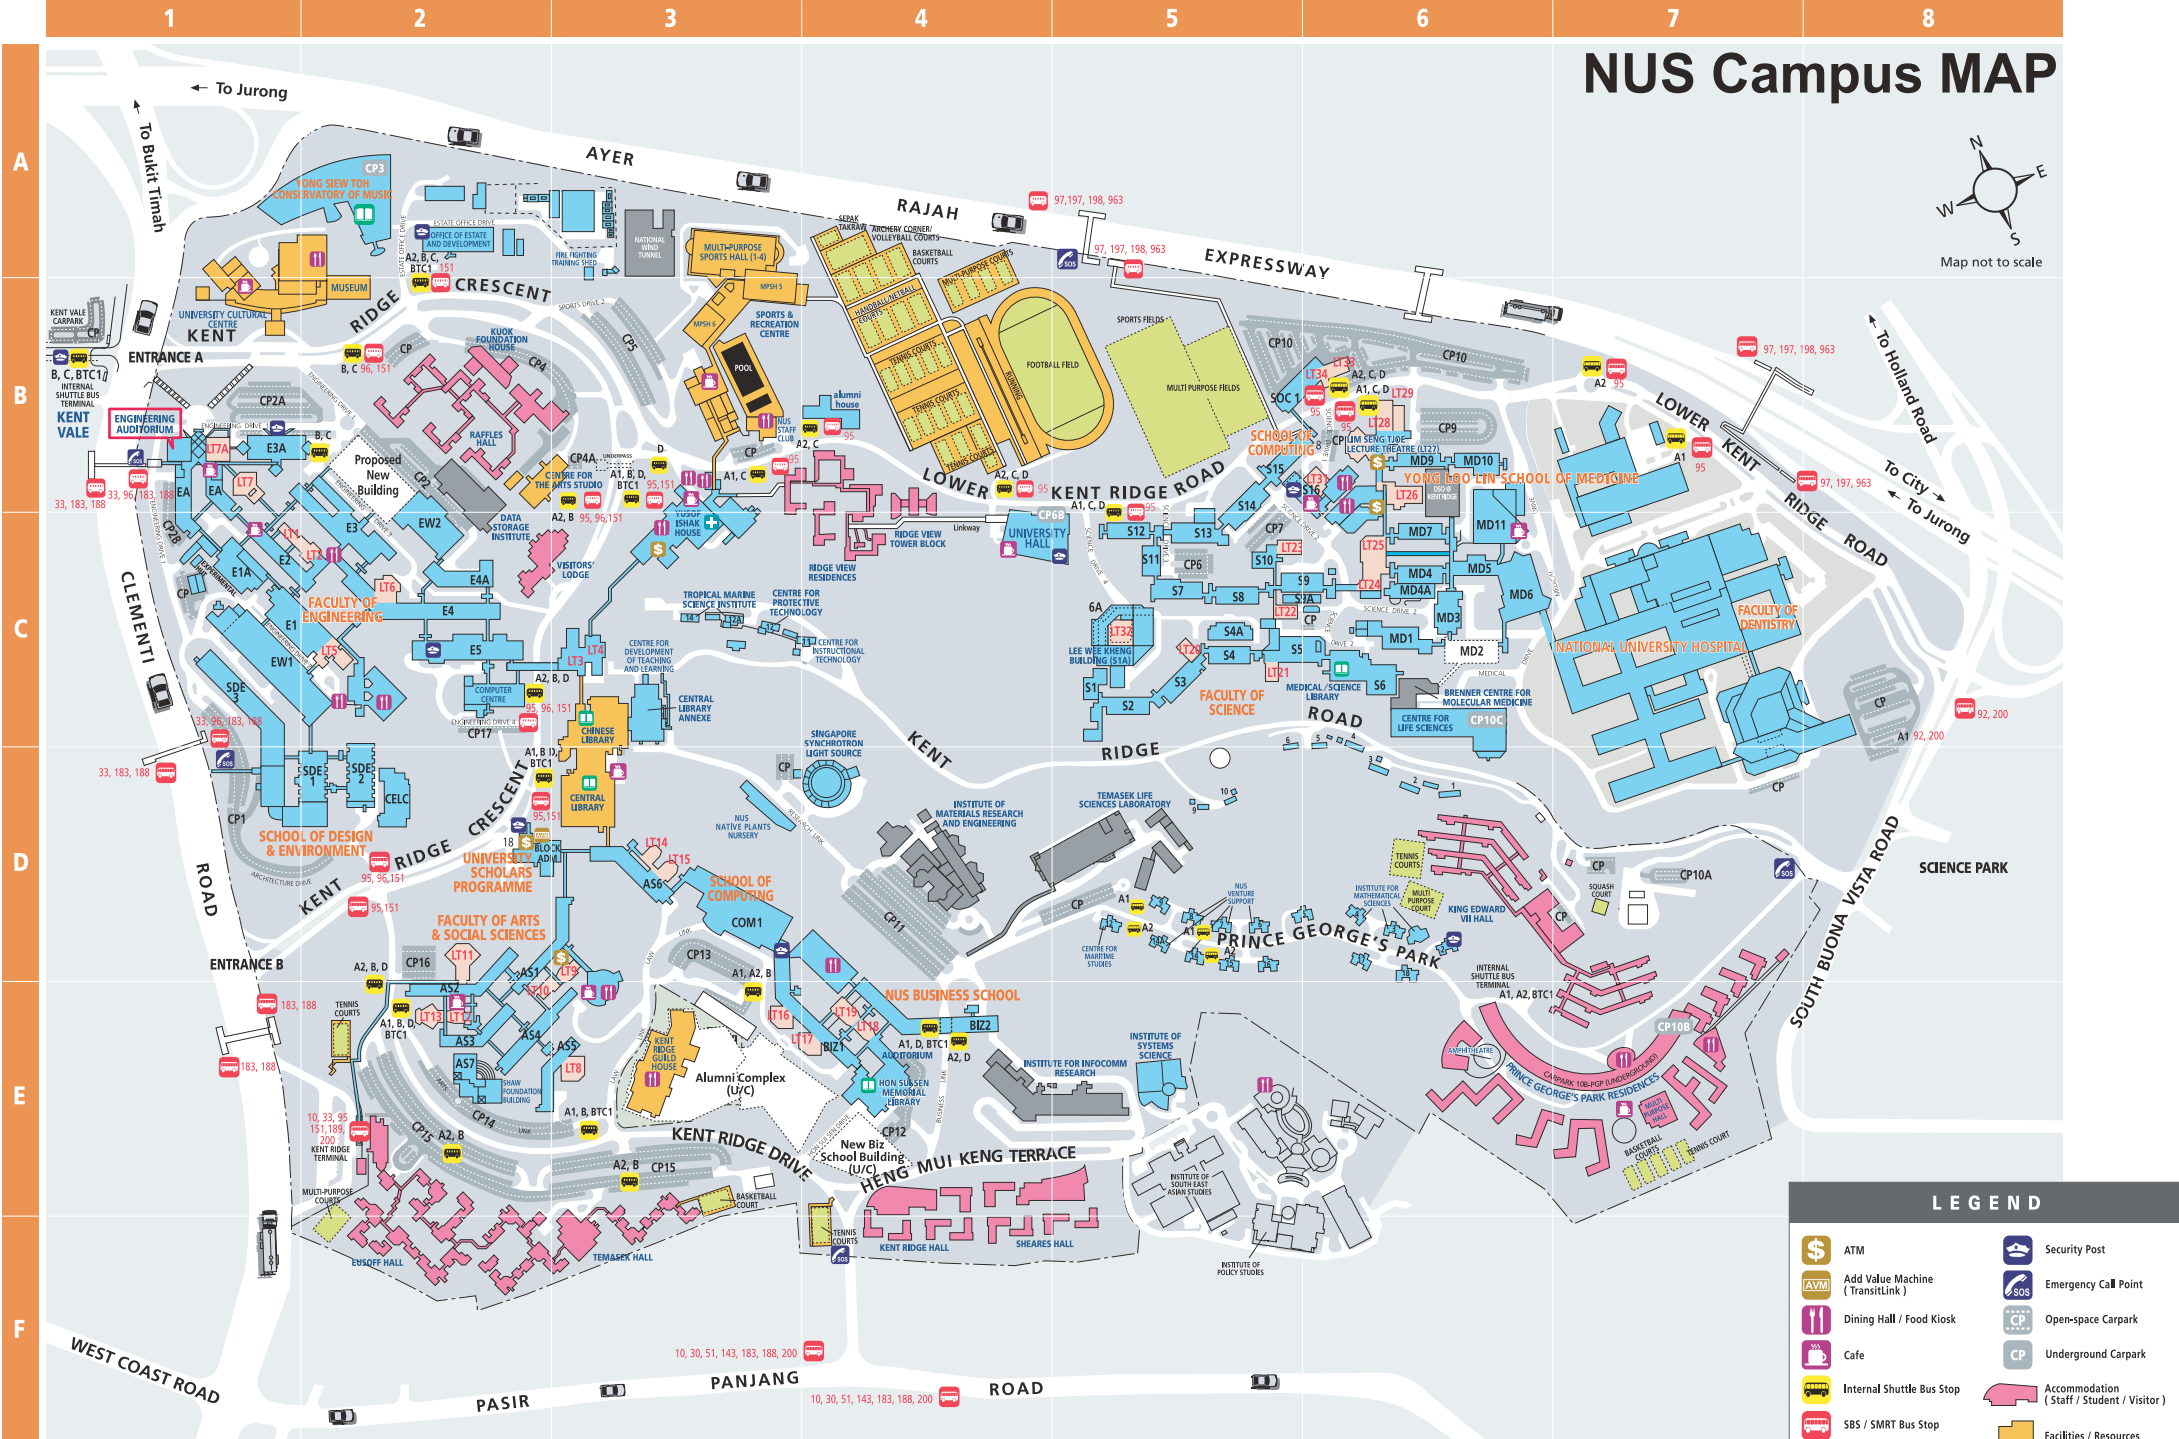

# NUS Campus MAP

LEGEND	
	ATM
	Add Value Machine (TransitLink)
	Dining Hall / Food Kiosk
	Cafe
	Internal Shuttle Bus Stop
	SBS / SMRT Bus Stop
	Library
	Clinic / Wellness Centre
	Security Post
	Emergency Call Point
	Open-space Carpark
	Underground Carpark
	Accommodation (Staff / Student / Visitor)
	Facilities / Resources
	Affiliated Institutes